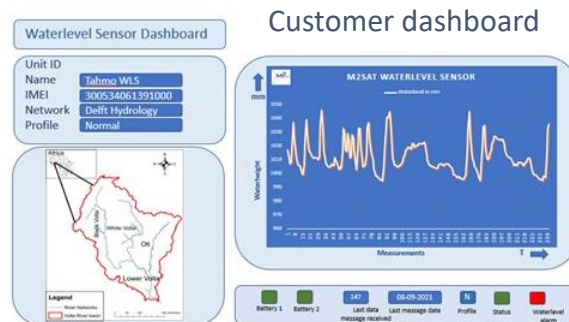

*Validated for 2 years
@ Bui Dam Ghana*

Global Water Level Monitor

*The most cost-effective, low-power
water-level measurement tool in
the world.*

*A future-proof satellite IoT based water
management solution that can be installed
anywhere on the planet*

Global Water Level Monitor

What do you get?

- GWLM is a complete end-2-end solution
- Shipped as a 3-box unit: Water Level sensor and arm, M2sat IoT Communicator and satellite IoT modem.
- Designed for easy installation
- The acoustic water level sensor is connected to the M2sat IoT Communicator and the satellite modem.
- Power: Standard batteries and/or solar panel can be sourced locally.
- Pole is based on standard (Broadcast TV) foot and pipe material sourced locally.
- Sensor measurements are sent via satellite as a data-stream and displayed on your own web-based dashboard

Global Water Level Monitor

How does it work ?

- GWLM is the most cost and power efficient water level measurement tool in the world.
- Designed for worldwide water management applications like:
 - Hydro-dam level management
 - Flood Monitoring
 - Agri Water Level monitoring
- Global coverage! Unit can be installed anywhere on the world.
- On board edge processor reduces data transmission volume (costs) and power consumption.
- Configurable transmission schedule. Default is 24 hourly water level measurements that are sent back via satellite once per day.
- Programmable alarm thresholds that trigger alert messages when required
- Your water level data are displayed on your own customer dashboard.