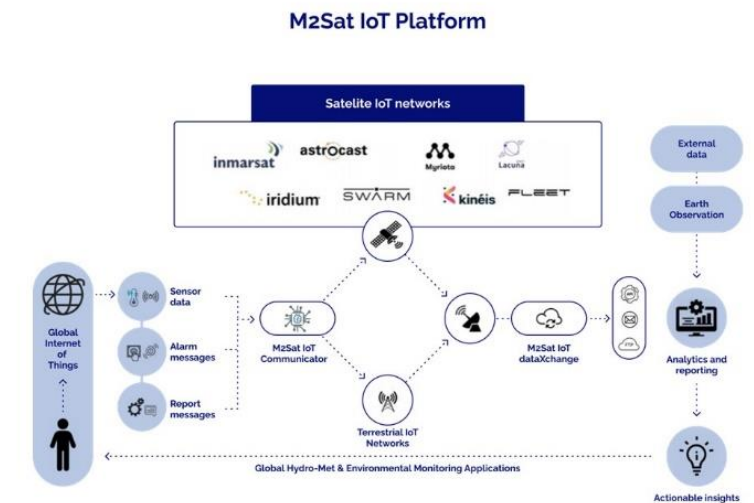

*Validated for 2 years
@ Bui Dam Ghana*

Global Water Level Monitor

*The most cost-effective, low-power
water-level measurement tool in
the world.*

*A future-proof satellite IoT based water
management solution that can be installed
anywhere on the planet*

Global Water Level Monitor

What do you get?

- GWLM is a complete end-2-end solution
- Shipped as a 3-box unit: Water Level sensor and arm, M2sat IoT Communicator and satellite IoT modem.
- Designed for easy installation
- The acoustic water level sensor is connected to the M2sat IoT Communicator and the satellite modem.
- Power: Standard batteries and/or solar panel can be sourced locally.
- Pole is based on standard (Broadcast TV) foot and pipe material sourced locally.
- Sensor measurements are sent via satellite as a data-stream and displayed on your own web-based dashboard

Global Water Level Monitor

How does it work ?

- GWLM is the most cost and power efficient water level measurement tool in the world.
- Designed for worldwide water management applications like:
 - Hydro-dam level management
 - Flood Monitoring
 - Agri Water Level monitoring
- Global coverage! Unit can be installed anywhere on the world.
- On board edge processor reduces data transmission volume (costs) and power consumption.
- Configurable transmission schedule. Default is 24 hourly water level measurements that are sent back via satellite once per day.
- Programmable alarm thresholds that trigger alert messages when required
- Your water level data are displayed on your own customer dashboard.

The GWLM is future-proof as it operates over the network agnostic M2sat IoT platform that supports Iridium, Inmarsat but also next generation low-cost IoT networks like Astrocast or Swarm as well as 2G/3G/4G/LTE.