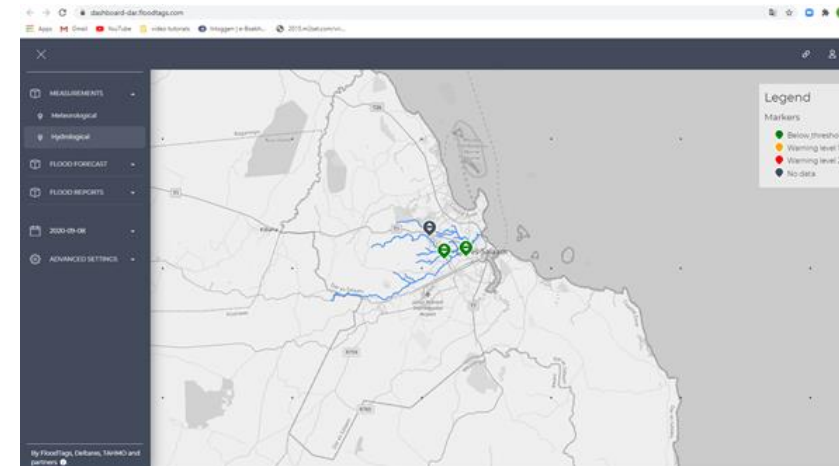

Water Level Monitor

A low cost water-management tool and satellite IoT solution that can be deployed anywhere on the planet

Water Level Monitor

- WLM is a cost and power efficient tool for world-wide water management to collect water level measurements
- The unit is designed to provide water level data for dam management and flood management applications
- The water level sensor is connected to a satellite modem. Measurements are sent back via satellite over the M2sat IoT platform to the customer dashboard.
- The M2Sat WLM can be deployed anywhere on the world. In particular in the 90% of the world without terrestrial communication networks.

Water Level Monitor

- WLM is shipped as 3-box unit : modem, sensor, M2sat IoT Communicator.
- WLM is designed for easy installation based on standard (Broadcast TV) foot and pipe material
- Designed for integration with COTS water management sensors.
- A water level sensor is connected to the M2sat IoT Communicator and from there to the satellite modem.
- Sensor measurements data are sent back to the customer via satellite.

Water Level Monitor

- The low-cost M2sat WLM connects a water level sensor (distance sensor) to modems from any satellite IoT network.
- The on-board M2Sat IoT Communicator manages reduced connectivity costs and power consumption.
- Measurement and satellite transmission intervals can be configured by the customer.
- Programmable alarm thresholds trigger alert messages when needed.
- The WLS is future proof as it operates over Iridium, Inmarsat but also over the next generation low cost IoT networks like Kineis, Swarm, Astrocaster and others.