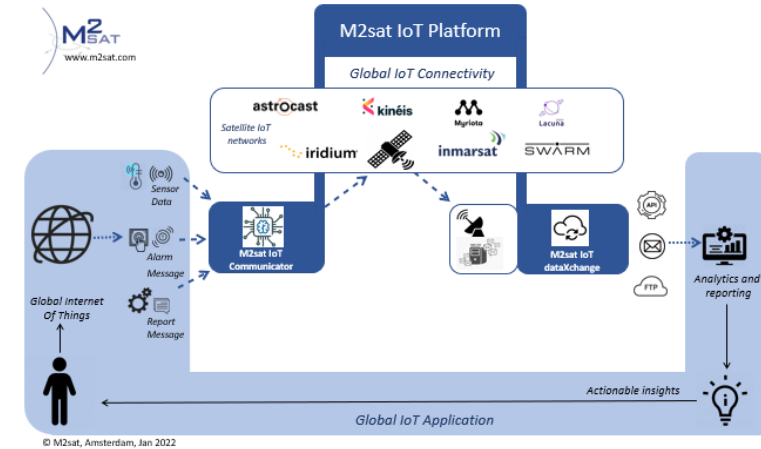

Water Level Monitor

A low cost water-management tool and satellite IoT solution that can be deployed anywhere on the planet

Water Level Monitor

- WLM is a cost and power efficient tool for world-wide water management to collect water level measurements
- The unit is designed to provide water level data for dam management and flood management applications
- The water level sensor is connected to a satellite modem. Measurements are sent back via satellite over the M2sat IoT platform to the customer dashboard.
- The M2Sat WLM can be deployed anywhere on the world. In particular in the 90% of the world without terrestrial communication networks.

Water Level Monitor

- WLM is shipped as 3-box unit : modem, sensor, M2sat IoT Communicator.
- WLM is designed for easy installation based on standard (Broadcast TV) foot and pipe material
- Designed for integration with COTS water management sensors.
- A water level sensor is connected to the M2sat IoT Communicator and from there to the satellite modem.
- Sensor measurements data are sent back to the customer via satellite.

Water Level Monitor

- The low-cost M2sat WLM connects a water level sensor (distance sensor) to modems from any satellite IoT network.
- The on-board M2Sat IoT Communicator manages reduced connectivity costs and power consumption.
- Measurement and satellite transmission intervals can be configured by the customer.
- Programmable alarm thresholds trigger alert messages when needed.
- The WLS is future proof as it operates over Iridium, Inmarsat but also over the next generation low cost IoT networks like Kineis, Swarm, Astrocaster and others.