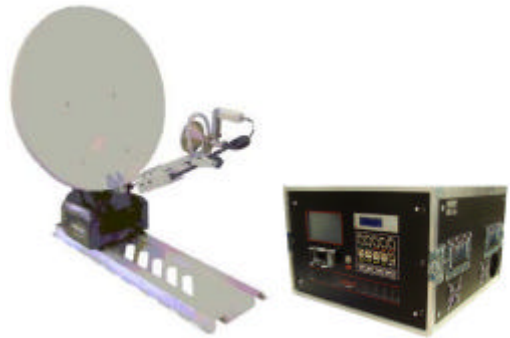

at the downlink side:

SATstreamer downlink system to be connected to receive only satellite antenna.

Downlink system is ideally situated at the studio, or at the data centre of the streaming media service provider.

There are several down link options available. Contact us to make the best choice.

Key features and capabilities

- Broadcast quality MPEG-4/H.264 video/audio streaming system with dedicated transmit IP rates up to 4,5 Mbps depending on the type of downlink system used.
- Supports Live Video Streaming and Store and Forward Video. Low latency settings for live interviews and interactive applications.
- Extremely easy to use with fully automated terminal deployment with a remote controlled satellite line up procedure. Two-button operation: power on/off, transmit on/off. Uplink system includes touch screen for easy operations and stream monitoring and has standard SDI/Composite in- and outputs for camera, monitor and audio equipment.
- Both investment (one way system with low cost receive only system in studio) and operational costs (no dedicated operator needed, requires 50% less satellite capacity) go down to half that of traditional MPEG-2 SNG solutions.
- System available on a per day basis.

Want to Rent the M2sat SNGstreamer?

contact our sales department:

Sales@m2sat.com or tel. +31 20 4945097 fax +31 20 4945087