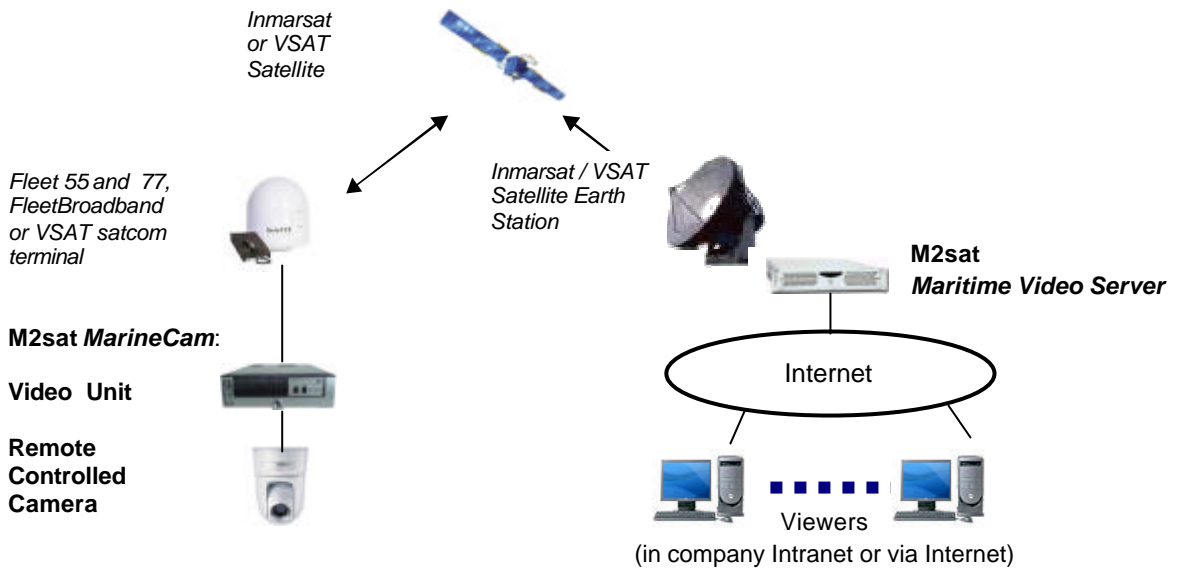

The unique M2sat MarineCam is a complete video solution providing shipping companies with a cost efficient and feature rich system to send live video streams and still pictures directly from their vessels to the internet.

MarineCam System Overview

MarineCam Components

On-board MarineCam Camera

The high quality on-board video camera with integrated pan/tilt head enables pointing to almost any direction and has a motor zoom lens which allows the identification of objects in distances up to 200 m. The camera is available for indoor and outdoor installation.

On-board MarineCam Video Interface Unit (VIU-256)

The VIU-256 takes care of the transmission of live video and still pictures via the onboard satcom terminal by optimising the video for 64, 128 and 256 kBit/s satellite connections. Still images are transferred via the MPDS or shared IP service. The image size and transfer period is configurable.

On shore Maritime Video Server

The on shore Maritime Video Server provides multiple simultaneous viewers access to the live video streams and still pictures. After log on, viewers can select a vessel from their fleet, activate live video transmission or browse still images and, when authorised, control the camera pan, tilt and zoom. The server supports connections via the Inmarsat Fleet, FleetBroadband services as well as VSAT services. The server includes the full user and vessel administration and makes a log file of all video connections, e.g. for accounting purposes.