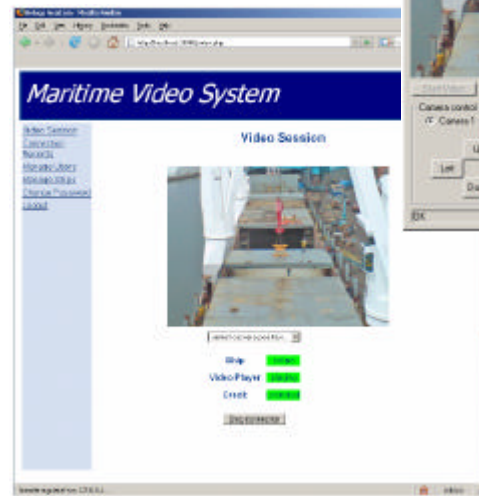

MarineCam

“One picture says more than a thousand words.”

Shipping companies can now visibly bring their fleet operations and services to a new level!

Anybody with an internet pc can now see live video feeds and still images directly from vessels at high sea using existing satellite equipment and the new MarineCam.

The unique M2sat MarineCam is a complete video solution providing shipping companies with a cost efficient and feature rich system to send live video streams and still pictures directly from their vessels to the internet.